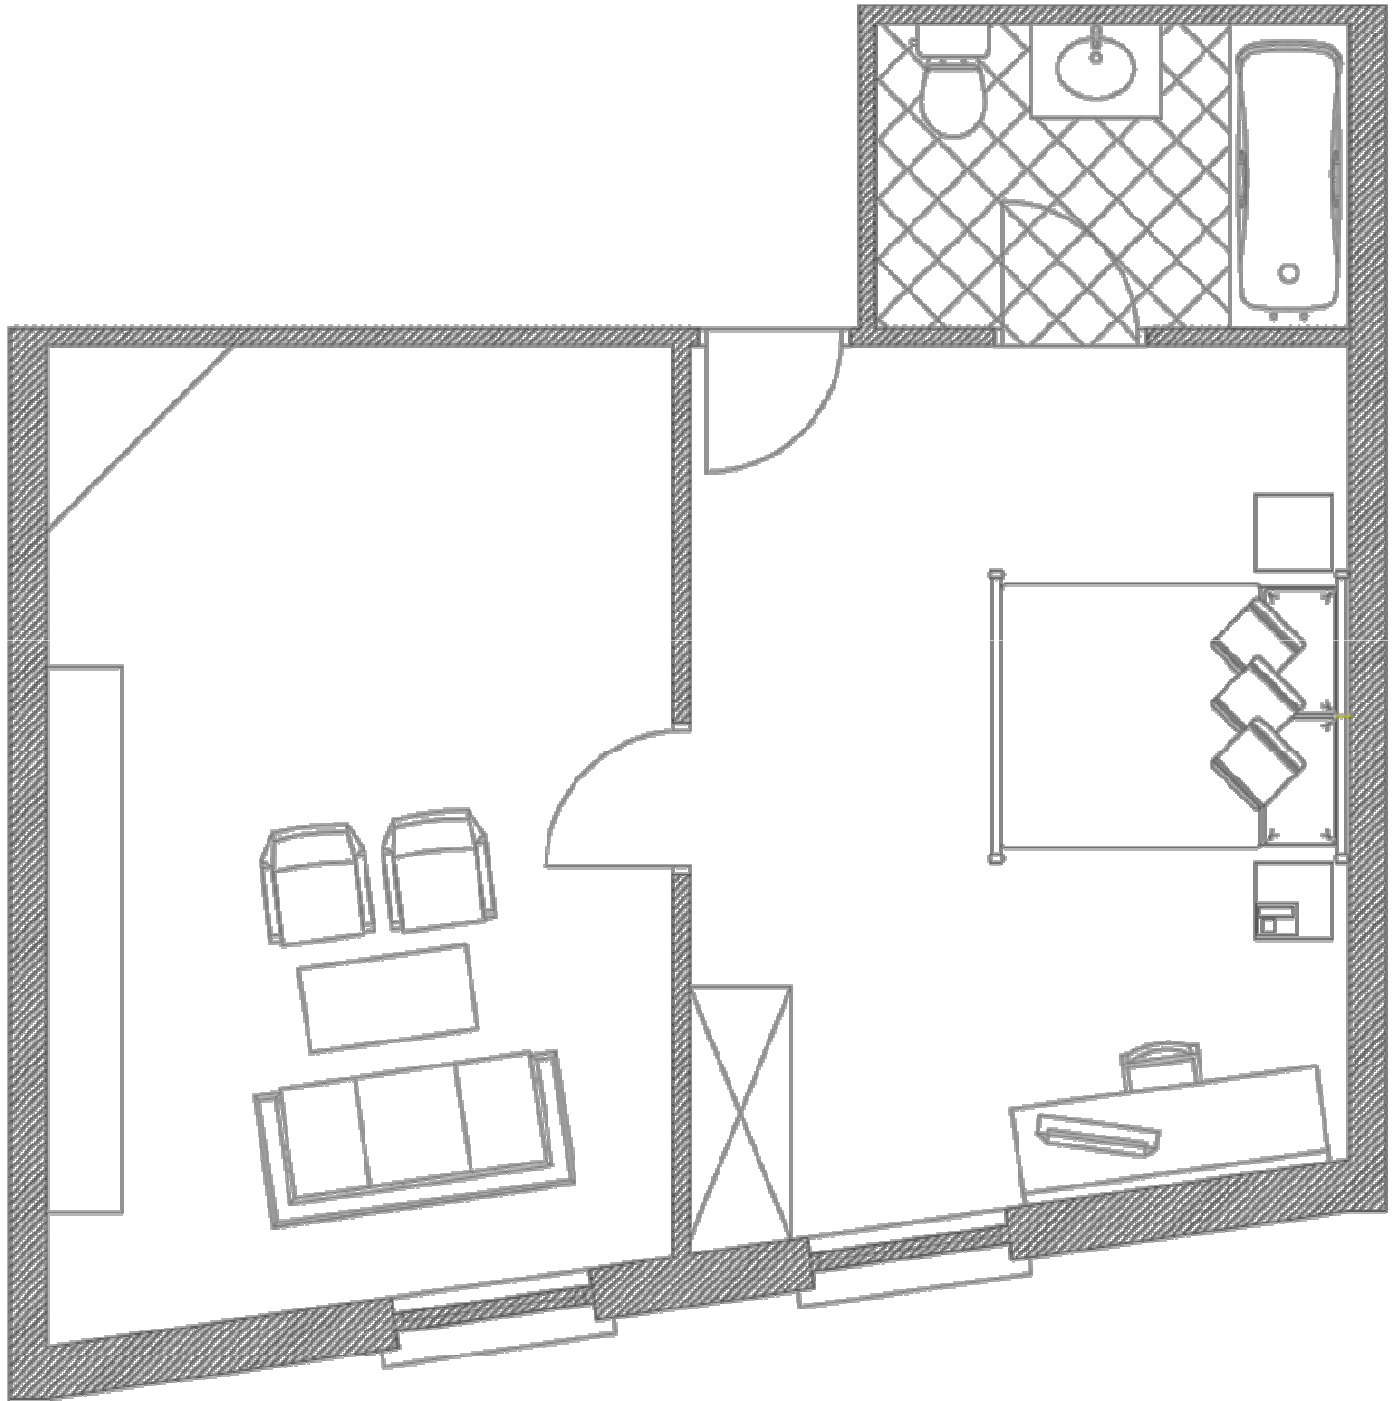

Ballyvara House

O'Loughlin Suite - King Bed - Bridal Suite

*Includes 1 sleep sofa /futon
private bathroom with jacuzzi bath & shower over*

Ground Floor: Sleeps 4